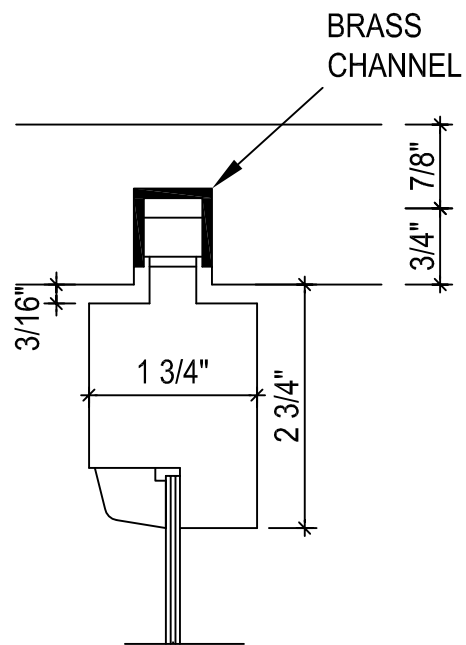

SLIDING DOOR  
TOP RAIL

SLIDING SASH  
TOP RAIL

Scale: 1/2"=1"

Date:  
05/20/05

Page:  
DS02A